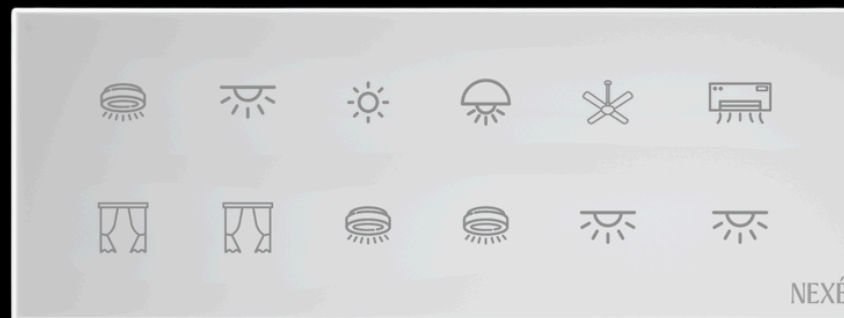

One Interface. Multiple Systems. Zero Complexity.

NEXÉ Core is an all-in-one smart control panel that integrates lighting, dimming, shades, fan, and appliance control into a single intelligent interface — with native Matter connectivity and the NEXÉ App for advanced automation and energy insights.

Designed for premium residential and commercial environments, eliminating the need for separate modules while delivering a clean, high-end finish. Product is designed and developed in house. Manufactured in Bangalore, India

Elegant Design

Ultra-flat tempered glass in White, Black, or Grey.
Invisible touch zones with haptic feedback.

Integrated Power Control

Built-in high-inrush relays and phase-cut dimming
for direct load control — no extra modules.

Matter + NEXÉ App

Native Matter 1.5 for Apple Home, Alexa, Google Home
and Samsung Smart Things. No bridge or gateway required.