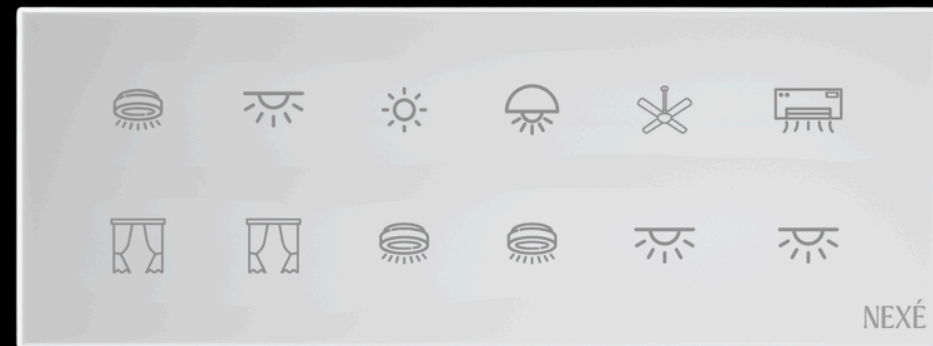

NEXÉ Core L

Command Every Zone. From a Single Panel.

8-Module 12 Capacitive Touch Zones Matter 1.5 NEXÉ App

NEXÉ Core L is the large-format panel — 12 touch zones across a wide landscape glass surface. Designed for open-plan living areas, hotel lobbies, boardrooms, and feature walls where a single panel needs to command multiple zones, floors, or systems simultaneously. Everything Core M offers, scaled to larger spaces.

12 Touch Zones

6 × 2 layout.

Multi-Zone Automation

Control lighting, climate, shades, across different areas.

Matter + NEXÉ App

Apple, Google Home and Alexa.

Full Built-In Actuation

High-inrush relays, phase-cut dimmer

Energy Metering

Detailed consumption reports per zone for better energy management.

Premium Finish

Wide landscape tempered glass.

SKU Reference

CORE-L-W (Core L · Matte White)

CORE-L-B (Core L · Matte Black)

CORE-L-G (Core L · Colours-on request)

NEXÉ Core L